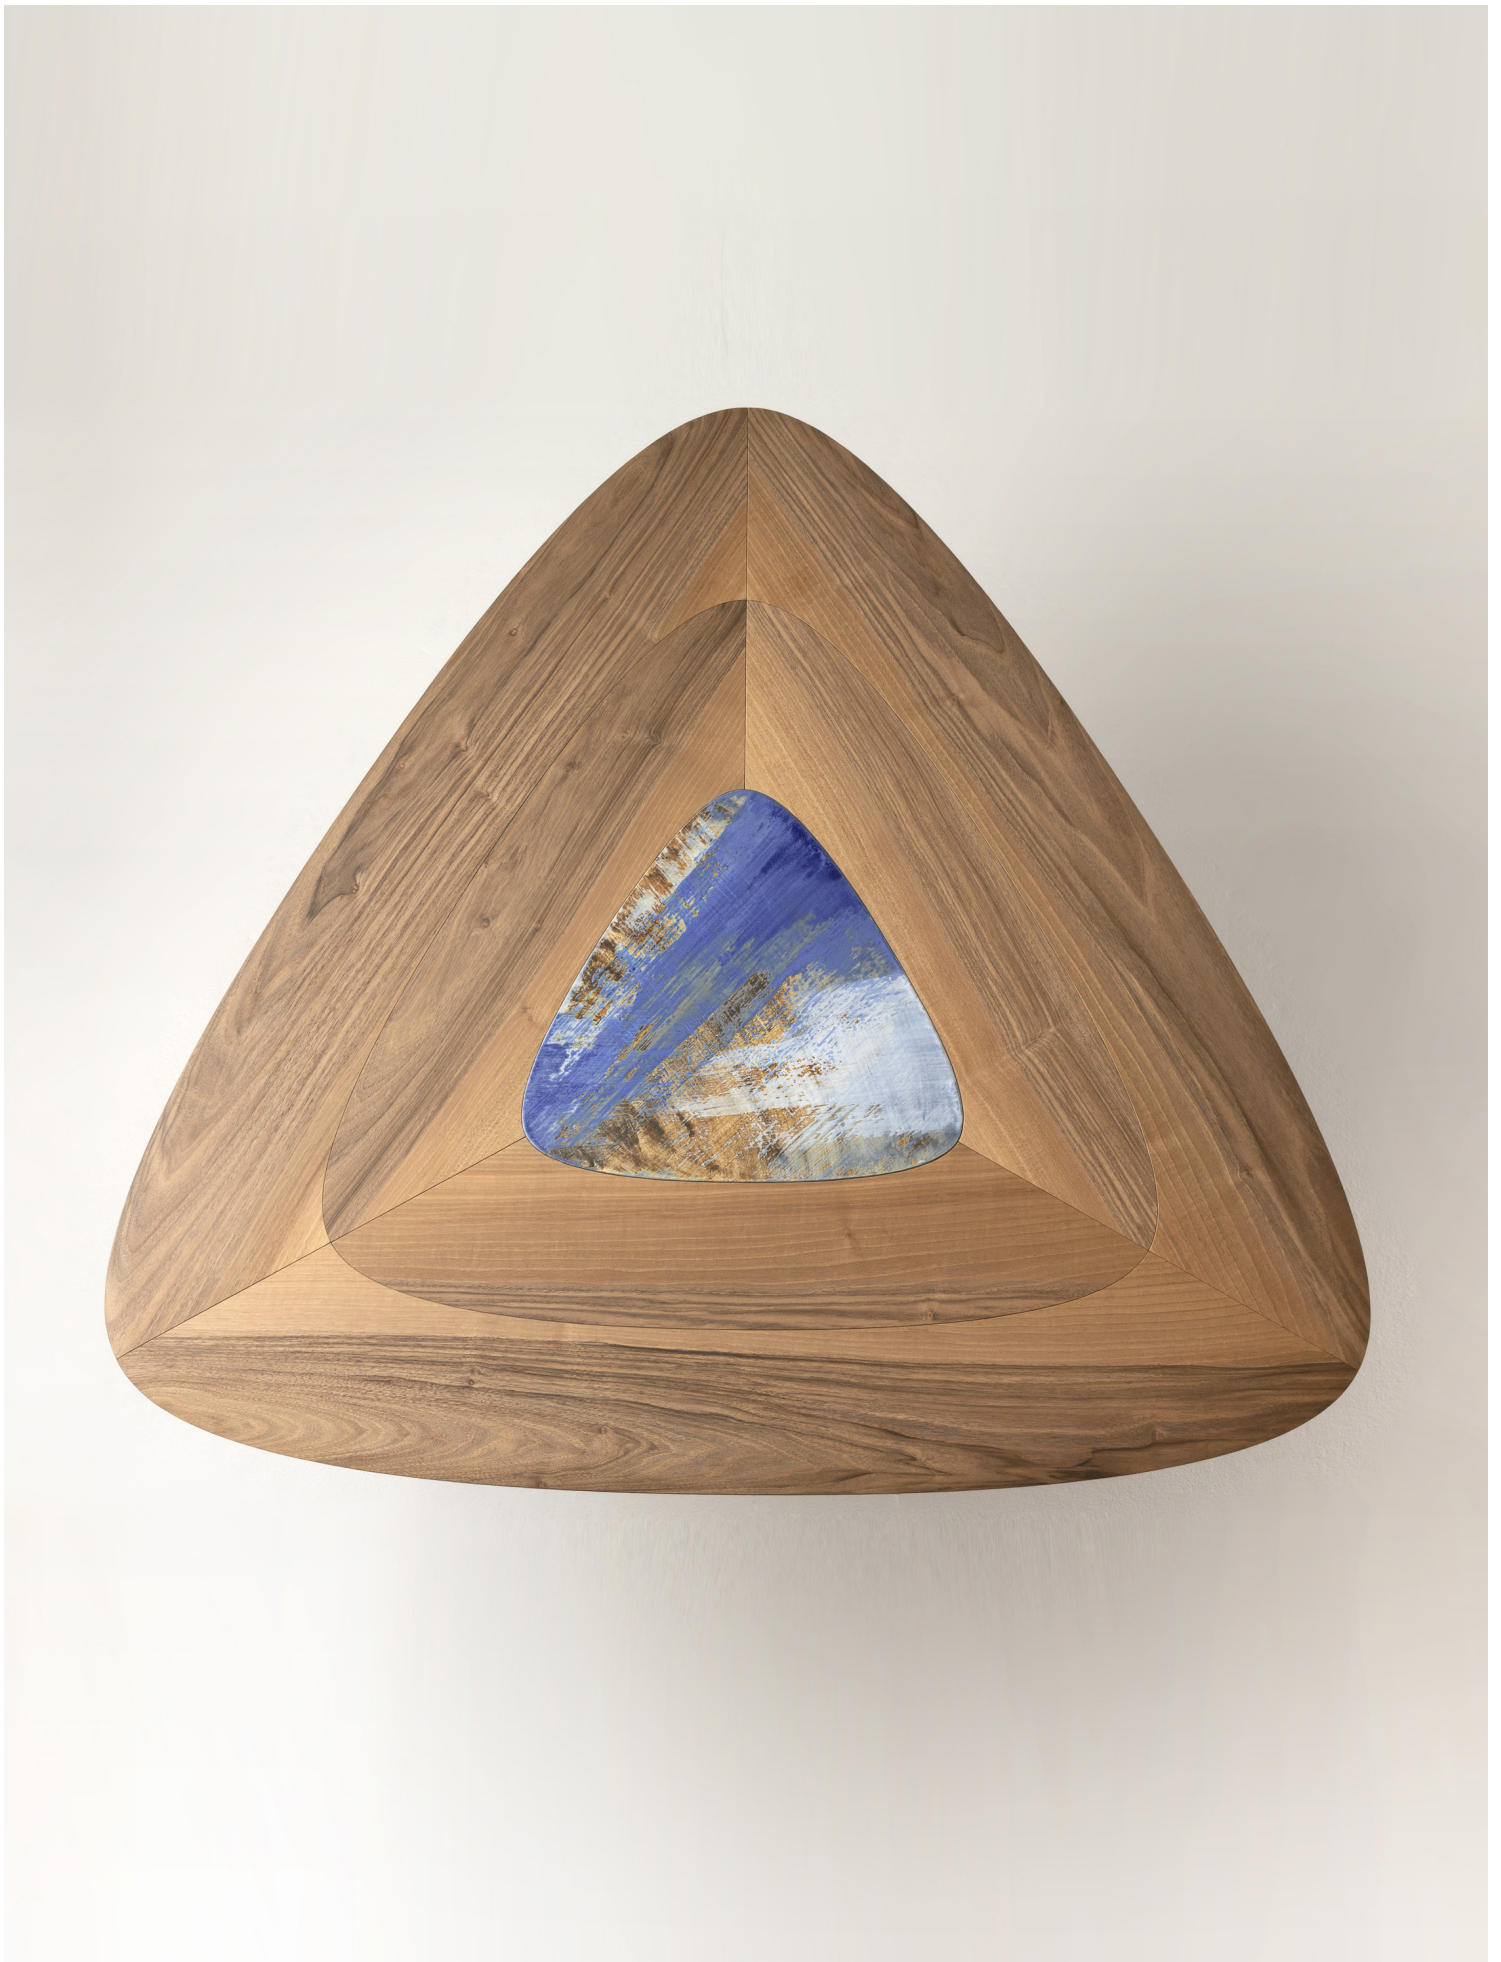

PIERRE YOVANOVITCH

MOBILIER

ALICE Dining Table

P Y
MOBILIER

ALICE Dining Table

P Y
MOBILIER

P Y

MOBILIER

WOOD ESSENCES

1. Varnished Solid Walnut

Solid wood is a natural product that responds to changes in temperature and humidity by expanding and contracting. Variation in graining, color and texture are inherent and to be expected.

1

GLAZED CERAMIC

- 1. Comporta White
- 2. Monet Blue
- 3. Soulages Black

All ceramics are handmade and integrate traditional methods to texture, fire and glaze one piece at a time. Expect minor distinctions that will make each piece unique and truly one of a kind.