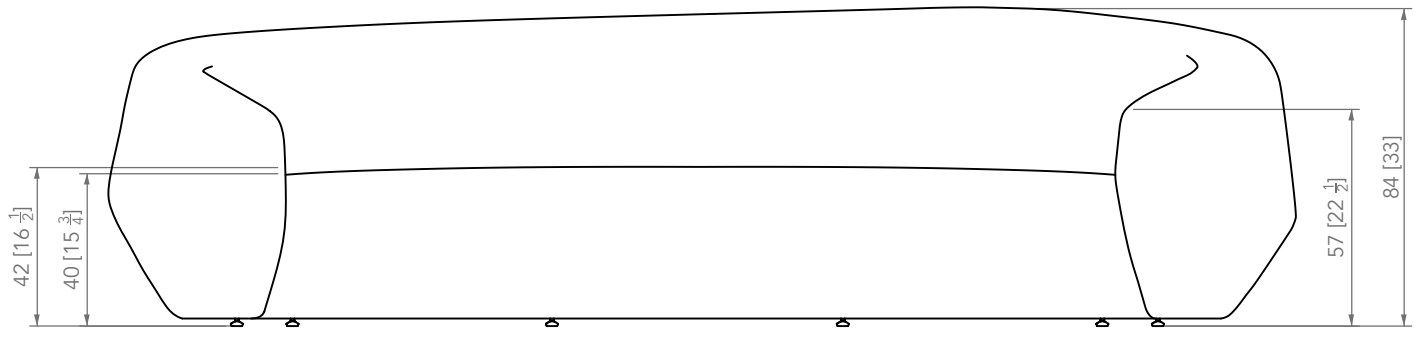

ASYMMETRY Sofa (3 people)

Fabric | H. 84 × L. 314 × l. 115 cm | H. 33.3 × W. 123.8 × D. 45.3 in

PIERRE YOVANOVITCH

MOBILIER

PIERRE YOVANOVITCH

MOBILIER

ASYMMETRY Sofa (3 people)

P Y
MOBILIER

FABRIC

1. Abyss Blue
2. Butter White
3. Chalk White
4. Cloudy Grey
5. Midnight Blue

1

2

3

4

5

42 [16 1/2] top of the curved shape
40 [15 3/4] seat height