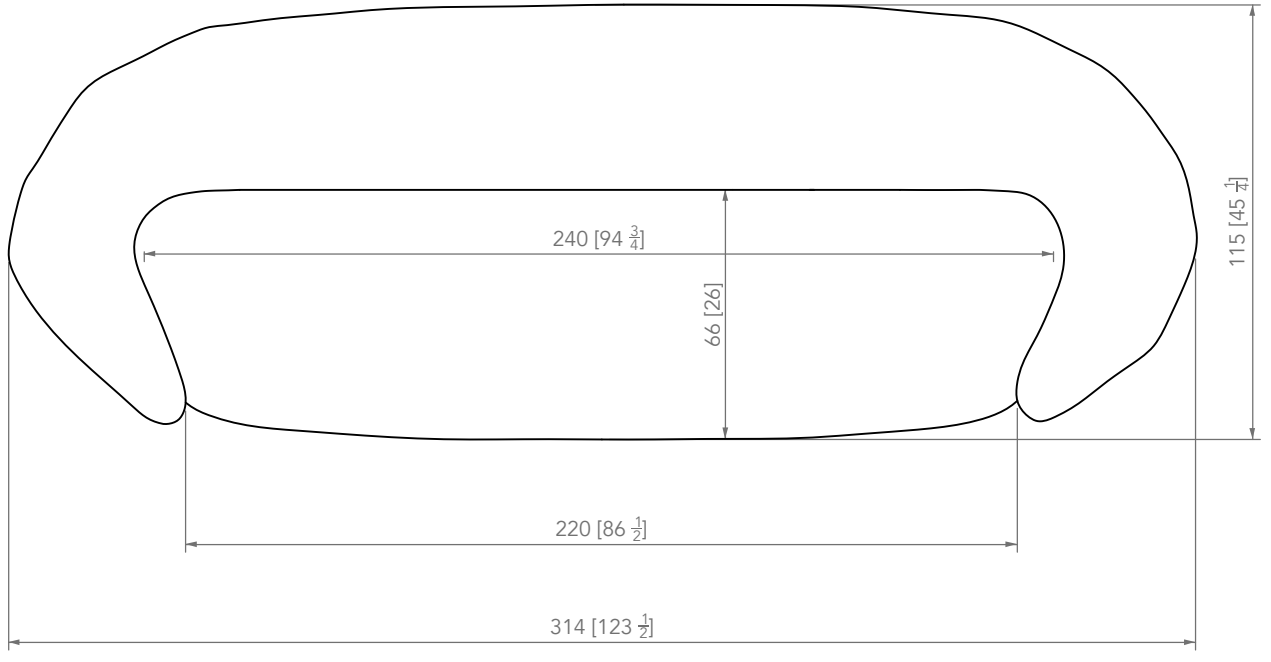

ASYMMETRY Sofa (3 people)

Fabric | H. 84 × L. 314 × l. 115 cm | H. 33.3 × W. 123.8 × D. 45.3 in

PIERRE YOVANOVITCH

MOBILIER

PIERRE YOVANOVITCH

MOBILIER

ASYMMETRY Sofa (3 people)

P Y
MOBILIER

FABRIC

1. Abyss Blue
2. Butter White
3. Chalk White
4. Cloudy Grey
5. Midnight Blue

1

2

3

4

5

42 [16 1/2] top of the curved shape
40 [15 3/4] seat height