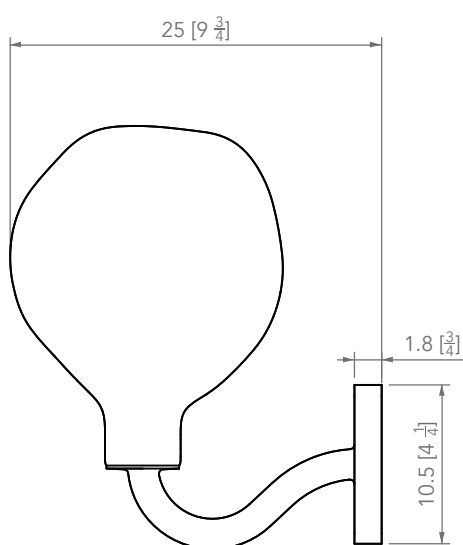

FRANKA Sconce

Designed for indoors

Bulb not included. Recommended model:

Max bulb dimensions | \varnothing 2,5 cm | \varnothing 1 inch

US
E12 LED
110-120 V

CE
E14 LED
220-240 V

Dimmable
2700K
700 - 850 lm

P Y