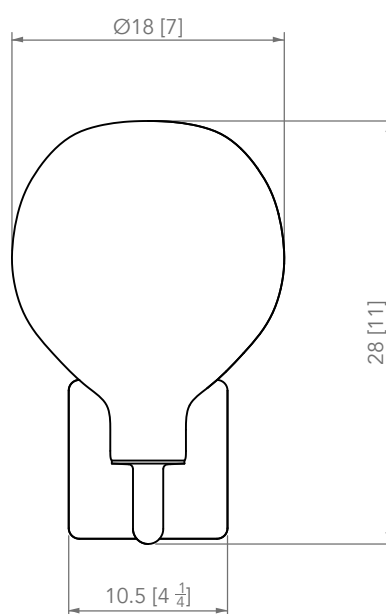

FRANKA Sconce

Designed for indoors

Bulb not included. Recommended model:

Max bulb dimensions | \varnothing 2,5 cm | \varnothing 1 inch

US
E12 LED
110-120 V

CE
E14 LED
220-240 V

Dimmable
2700K
700 - 850 lm

P Y