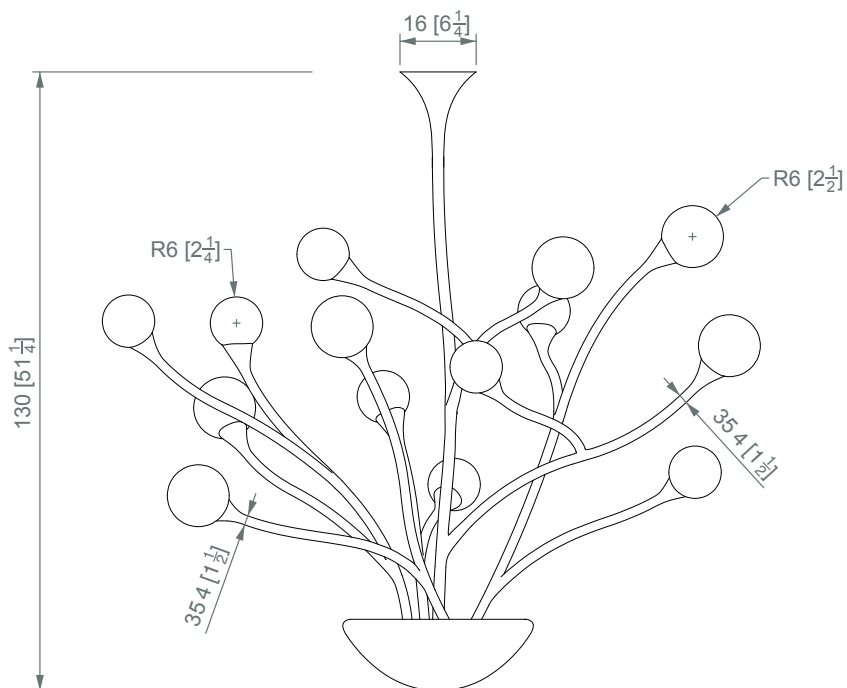

PIERRE YOVANOVITCH

MOBILIER

METAL

1. Patinated Bronze

GLASS

1. Hand-blown Frosted Glass

All glass is handmade using traditional methods one piece at a time. There may be variances in shape and color between pieces. Expect minor distinctions that will make each piece unique and truly one of a kind.

Designed for indoors
Adjustable upon order
UL Listed

Bulb not included. Recommended model:

	US E12 LED 110-120 V	CE E14 LED 220-240 V	Dimmable 2700K 12 x 350 - 550 lm
--	-----------------------------------	-----------------------------------	--

	US E12 LED 110-120 V	CE E14 LED 220-240 V	Dimmable 2700K 8 x 350 - 550 lm
--	-----------------------------------	-----------------------------------	---------------------------------------

P Y

MOBILIER