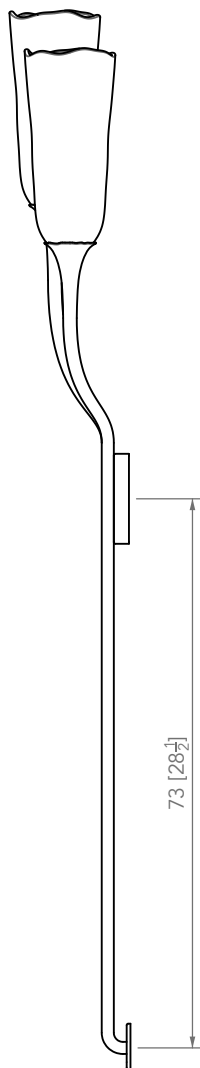

P Y

MOBILIER

P Y

MOBILIER

NIMA Wall Lamp

Materials

METAL

Patinated Brushed Brass

HAND-BLOWN GLASS

Whisper White

Designed for indoors

Bulb not included. Recommended model:

US
E12 LED
110-120 V

CE
E14 LED
220-240 V

Dimmable
2700K
8 x 350 - 550 lm

P Y

MOBILIER

PIERRE YOVANOVITCH
MOBILIER