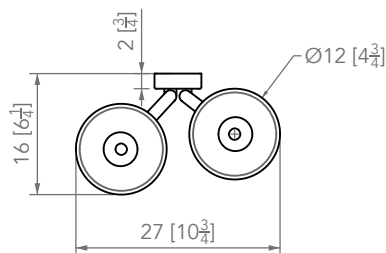

HAND-BLOWN GLASS

Whisper White

Designed for indoors

Bulb not included. Recommended model:

US
E12 LED
110-120 V

CE
E14 LED
220-240 V

Dimmable
2700K
8 x 350 - 550 lm

P Y