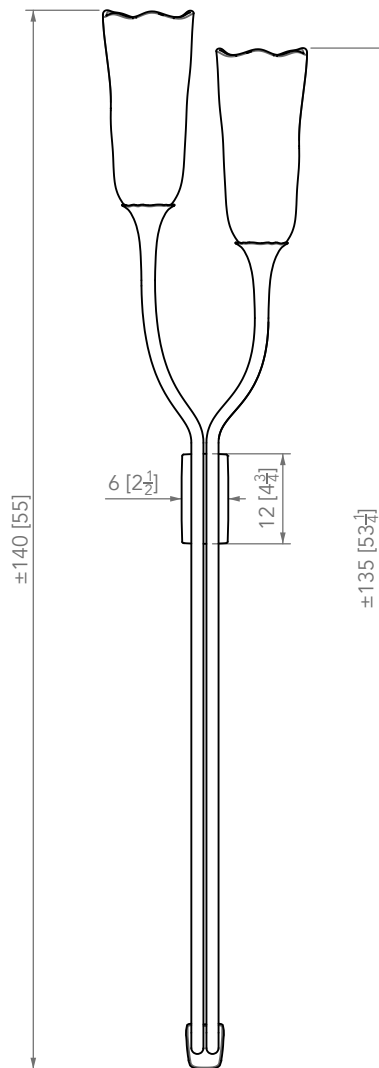

P Y

MOBILIER

P Y

MOBILIER

NIMA Wall Lamp

Materials

METAL

Patinated Brushed Brass

HAND-BLOWN GLASS

Whisper White

Designed for indoors

Bulb not included. Recommended model:

US
E12 LED
110-120 V

CE
E14 LED
220-240 V

Dimmable
2700K
8 x 350 - 550 lm

P Y

MOBILIER

PIERRE YOVANOVITCH
MOBILIER