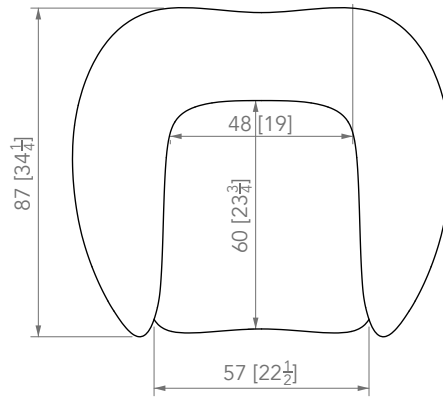

42 [16 1/2] top of the curved shape
40 [15 3/4] seat height

PIERRE YOVANOVITCH
MOBILIER