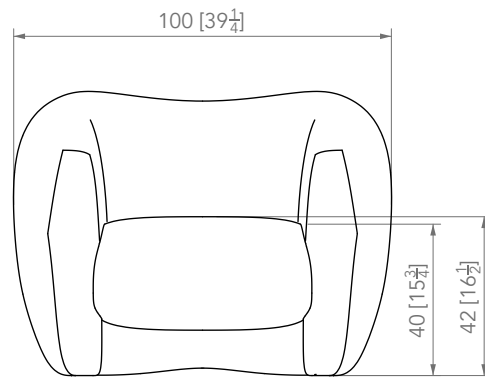

42 [16 1/2] top of the curved shape
40 [15 3/4] seat height

PIERRE YOVANOVITCH
MOBILIER