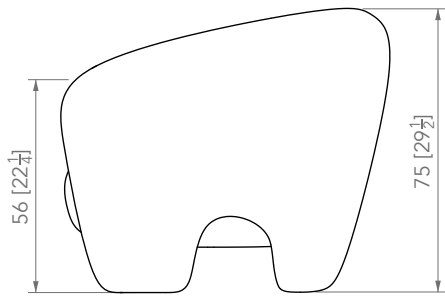

42 [16 1/2] top of the curved shape
40 [15 3/4] seat height

PIERRE YOVANOVITCH
MOBILIER